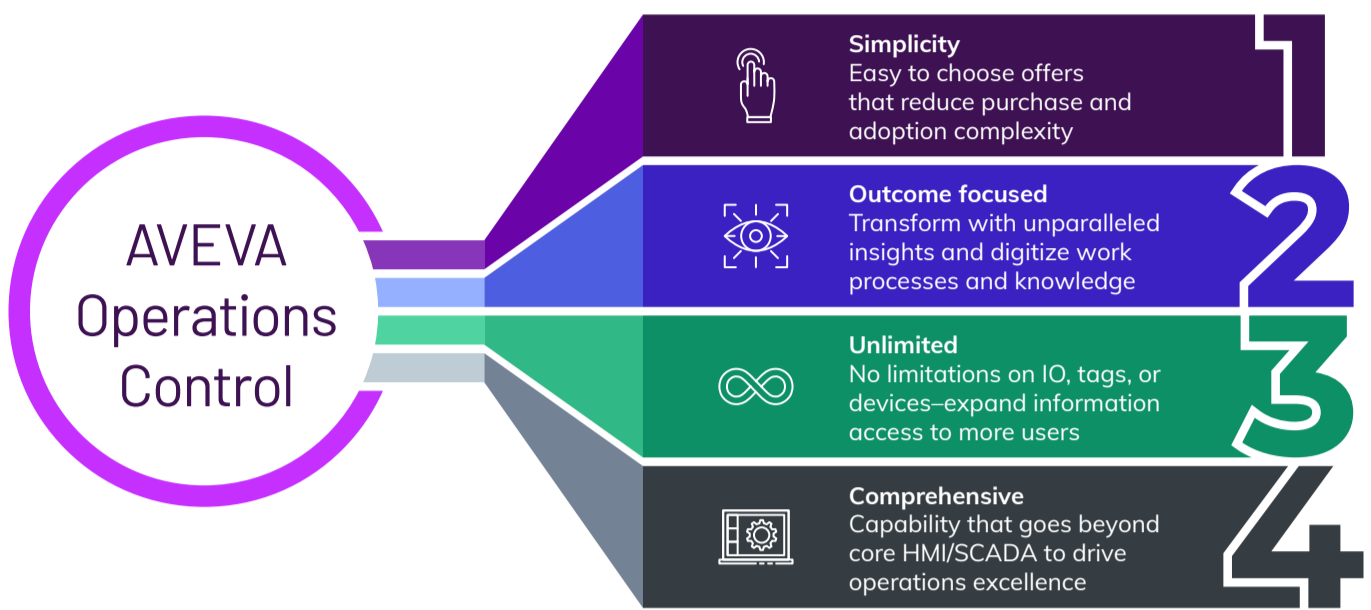

Align your teams towards Operational Excellence

Bring a smarter future into focus with the Confidence to Operate

Edge to enterprise operations

Unique user experience across AVEVA's broad range of proven applications: from HMI/SCADA, collaboration, and reporting, to manufacturing execution management, and predictive analytics.

Hybrid IIoT

Supporting a mix of cloud-based, on premise and hybrid applications gives operational and business users the flexibility to use best-of-breed tools designed for their use case.

Right licensing

Discover how AVEVA empowers decision-makers at every level, from frontline operators to executive level decision-makers

Benefits gained from using AVEVA Operations Control

Empower connected workers
Empower stakeholders to react effectively to different scenarios and allows them to identify opportunities of improvement

Reduction in operating costs

Increased productivity

Increased yield

Shortened time to decision

AVEVA Operations Control packages

AVEVA's portfolio delivers value across all aspects of the business with complete transparency of information – from design, to operations and maintenance – in a hardware-agnostic manner