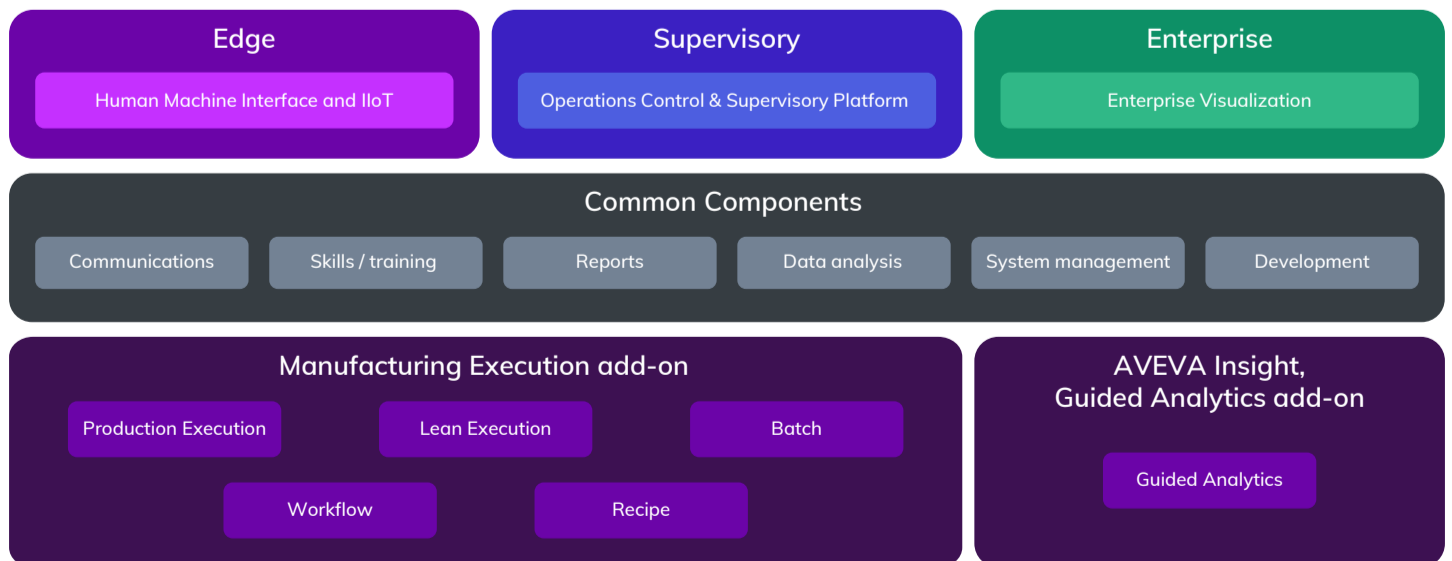

Align your teams towards Operational Excellence

Bring a smarter future into focus with the Confidence to Operate

Edge to enterprise operations

Unique user experience across AVEVA's broad range of proven applications: from HMI/SCADA, collaboration, and reporting, to manufacturing execution management, and predictive analytics.

Discover how AVEVA empowers decision-makers at every level, from frontline operators to executive level decision-makers

Benefits gained from using AVEVA Operations Control

Empower connected workers
Empower stakeholders to react effectively to different scenarios and allows them to identify opportunities of improvement

Improve operational effectiveness
Various lean tools to work towards elimination of waste like downtime, motion and waiting time and non-value added data handling

Increase asset reliability
Over and under maintenance of assets greatly affects profitability and increases risk of asset failure

Reduction in operating costs

Increased productivity

Increased yield

Shortened time to decision

AVEVA Operations Control packages

AVEVA's portfolio delivers value across all aspects of the business with complete transparency of information – from design, to operations and maintenance – in a hardware-agnostic manner