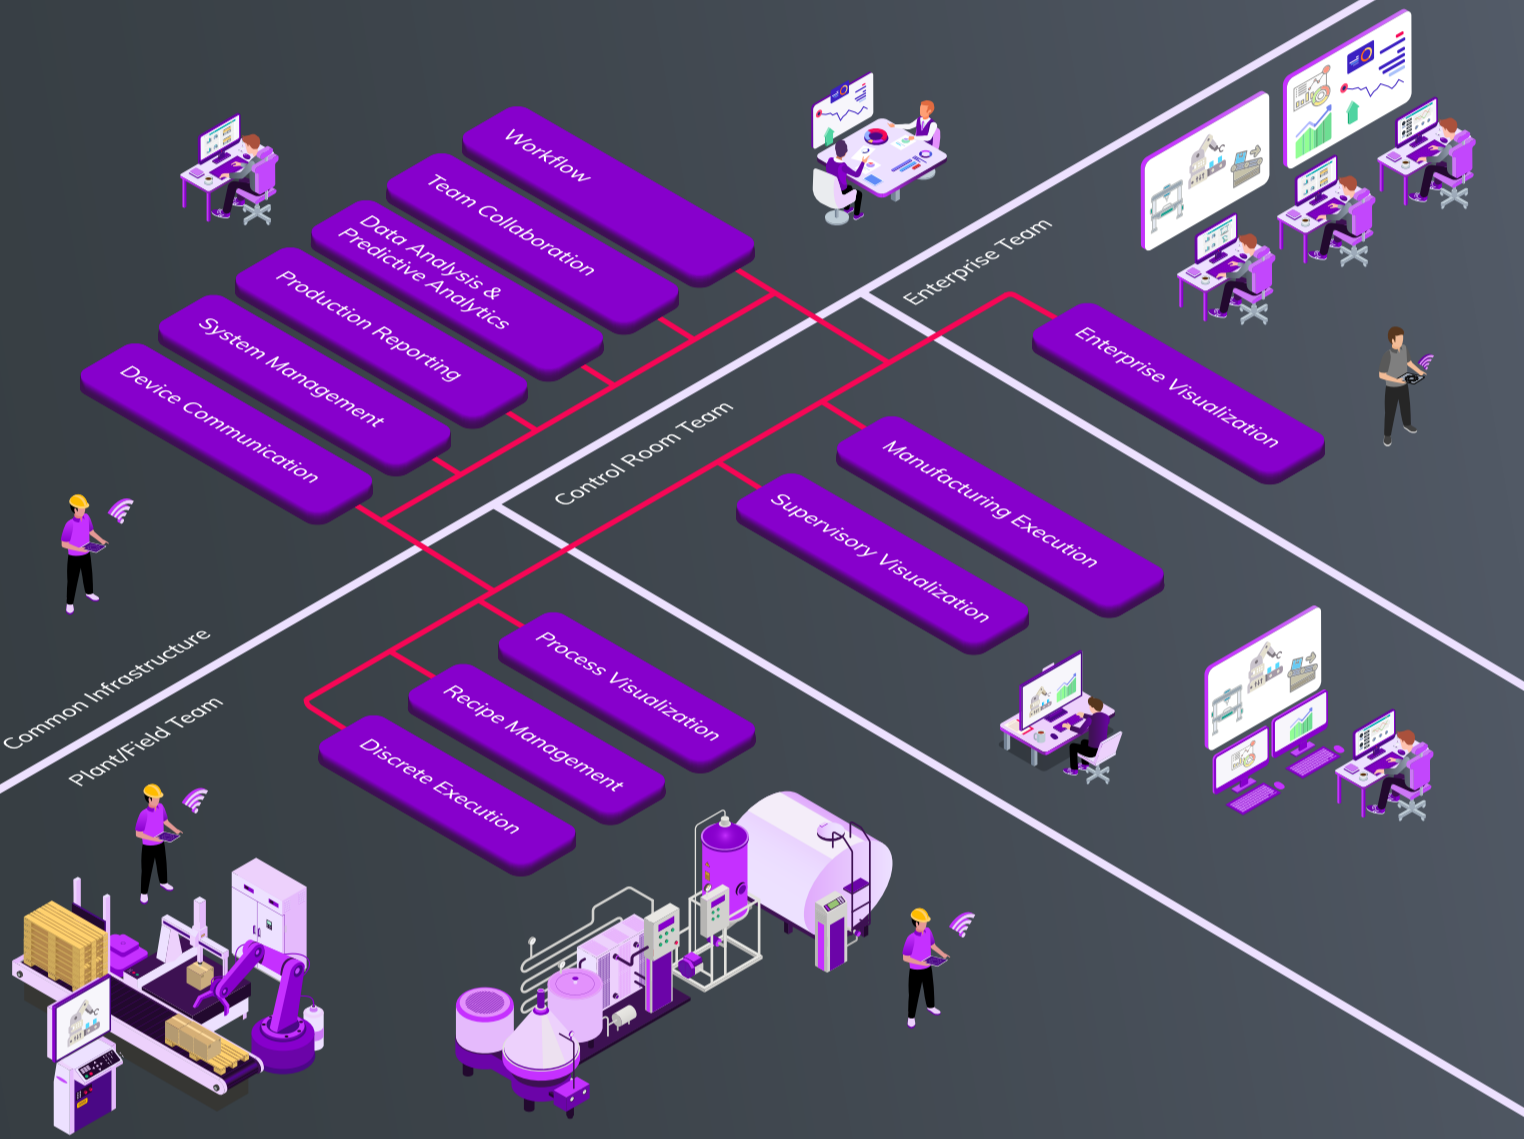

Align your teams towards Operational Excellence

Bring a smarter future into focus with the Confidence to Operate

Edge to enterprise operations

Unique user experience across AVEVA's broad range of proven applications: from HMI/SCADA, collaboration, and reporting, to manufacturing execution management, and predictive analytics.

Hybrid IIoT

Supporting a mix of cloud-based, on premise and hybrid applications gives operational and business users the flexibility to use best-of-breed tools designed for their use case.

Right licensing

Discover how AVEVA empowers decision-makers at every level, from frontline operators to executive level decision-makers

Benefits gained from using AVEVA Operations Control

Empower connected workers
Empower stakeholders to react effectively to different scenarios and allows them to identify opportunities of improvement

Improve operational effectiveness
Various lean tools to work towards elimination of waste like downtime, motion and waiting time and non-value added data handling

Increase asset reliability
Over and under maintenance of assets greatly affects profitability and increases risk of asset failure